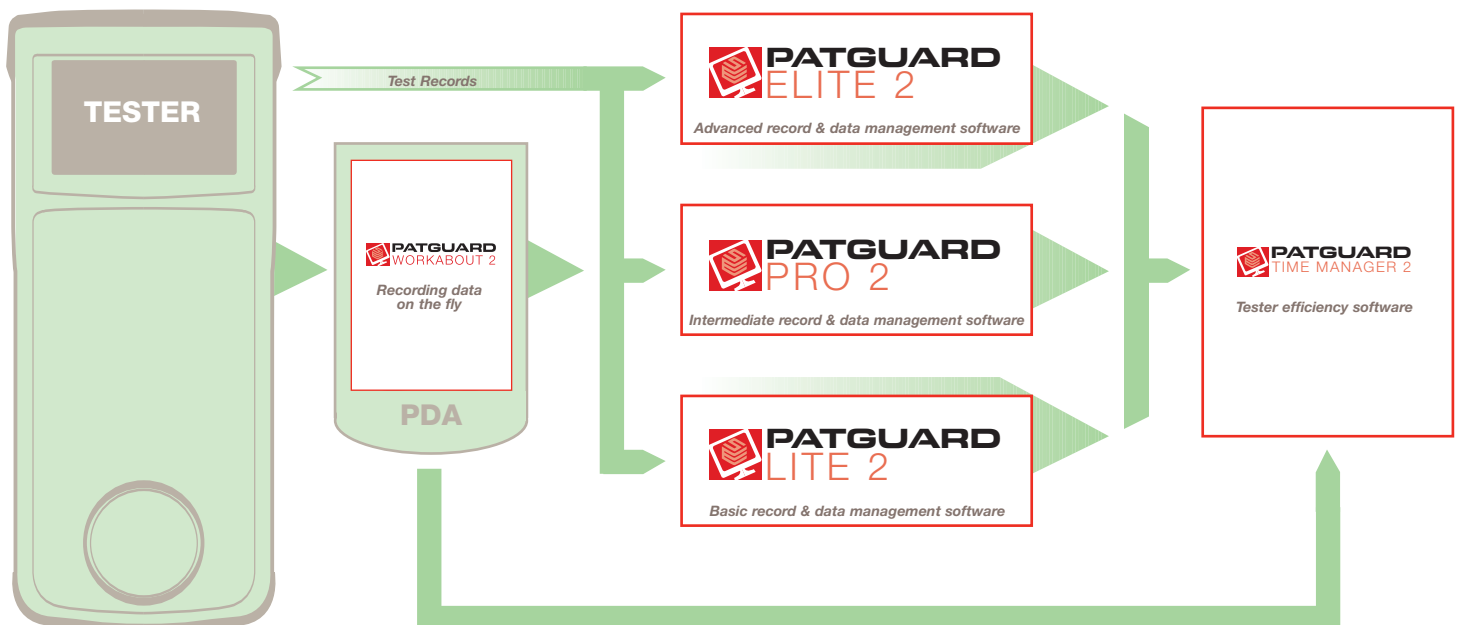

This means you know exactly where all test equipment is located, its test status, and when it requires re-testing. Add to that our PATGuard Work About 2 software which enables mobile working through your PDA and PATGuard Time Manager 2 for managing test times on the job, and you are in total control.

This cuts down on administrative tasks, it can save a lot of valuable time. So whether you are a large international company or small, local firm, PATGuard 2 software makes economical sense.

To find out more please contact us on 0191 586 3511, visit www.seaward.co.uk or email us sales@seaward.co.uk.

Further PATGuard 2 software from Seaward:

- **PATGuard Lite 2** (352A930)
- **PATGuard Pro 2** (352A920)
- **PATGuard Work About 2** (336A910)
- **PATGuard Time Manager 2** (334A910)
- **PATGuard Elite SQL** (352A950)

PATGuard Elite 2 System Requirements:

- **IBM Compatible PC**
- **Processor Speed 500Mhz or higher**
- **Microsoft Windows XP/VISTA**
- **512Mb RAM**
- **50Mb available hard disk space**
- **Colour monitor with 32 bit colour or greater video card**
- **CD ROM drive**

Part number: 352A910

WORLD LEADERS IN SAFETY TEST AND MEASUREMENT

Seaward test and measurement companies include:

CLARE
INDUSTRIAL SAFETY INSTRUMENTS

RIGEL
MEDICAL

CROPICO
PRECISION INSTRUMENTS

SEAWARD
PORTABLE ELECTRICAL SAFETY INSTRUMENTS