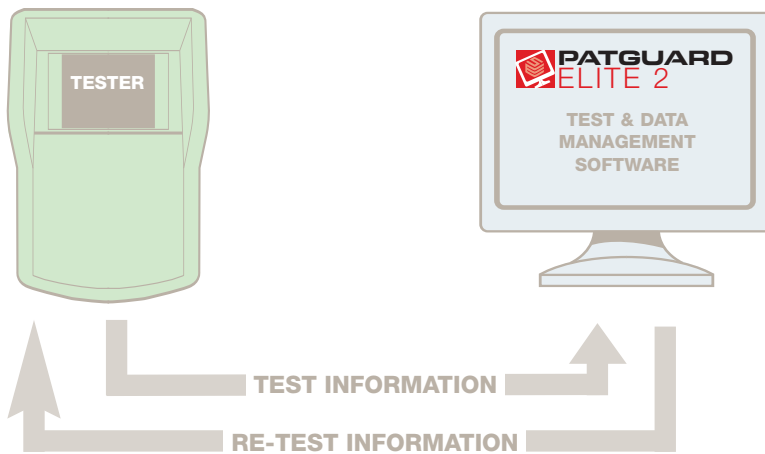

# PATGUARD ELITE 2

A top of the line premier software package that is ideal for companies that PAT test on a regular basis or for PAT test service companies. It provides you with quick and easy, complete management of the PAT testing process. One program provides the total solution from the first test, through downloading test results, certificates, planning re-tests and uploading. Its simple to use extensive features include clear re-test identification and optional email alerts for re-testing, which will improve analysis and transparency, helping to increase the speed of your business. It connects directly to your tester and is fast to upload and download. PATGuard Elite 2 uses Windows based management of information so it is easy to learn how to use it.

## Key Features

- Automatic record generation
- Icon style display
- Drag & Drop for easy re-location
- Most PAT downloads accepted (all Seaward)
- Database compatibility across range
- Compatible with PATGuard Work About 2
- Acrobat reports
- Network enabled
- Automatic re-location of assets
- Full test history
- Asset tracking
- PATGuard viewer program generator
- Full Seaward PAT upload capabilities
- Automatic re-test scheduler
- Customised email safety alerts
- Full range of printed reports
- Download Preview
- Safety First Express import