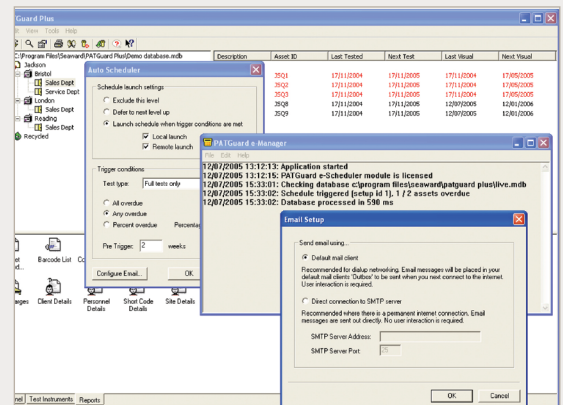

Ideal for the following users

- PAT Service Providers
- Medium/Large Organisations
- Large assets inventory
- Full record requirement

▲ PATGuard Elite 2 features easy to use Auto Scheduling - you will always know when tests and re-tests are required.